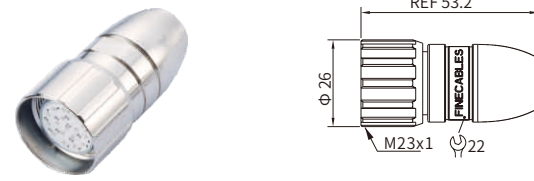

M23 Straight Connector, Assembly, Female, Coupling screw/nut

Coupling screw

CE RoHS

Coupling nut

CE RoHS

Specifications

Contacts	6A	7A	9A	9B	9C	12A	12B	16A	17A	17B	19A
Certification	ECBT2(ECBT8).E473386										
Pin layout(Female)											
Connector insert	PA										
Connector contacts	Brass with gold plated										
Coupling nut/screw	Brass with nickel plated										
Connector body	Brass/Zinc alloy with nickel plated										
Seal/O-ring	FKM or NBR										
Mating Endurance	>800										
Insulation resistance	≥100MΩ										
Contact resistance	≤5mΩ										
Ambient temperature	-40°C ~ +125°C										
Shielding	Available										
IP rating	IP67, IP68 in locked condition										
Cable OD range	2.0~11.4mm										
Assembly Instruction	Refer to page 475~477										
Number of positions	6,7		9(8+1)/(6+3)			12	16	17	17		19(16+3)
Contacts	6,7		8 / 6		1 / 3	12	16	16	17		16 3
Contact OD(mm)	2.0(14AWG)		1.0(18AWG)		2.0(14AWG)		1.0(18AWG)		1.0(18AWG)		1.0(18AWG) 1.5(16AWG)
Rated current @ 20°C(A)	20		8		20		8		8		8 10
Rated Voltage(V)	300		300		300		300		160		160 160
Impulse voltage(V)	2500		2500		2500		1500		1500		1500 1500
Overvoltage category	II										
Pollution Degree	III										