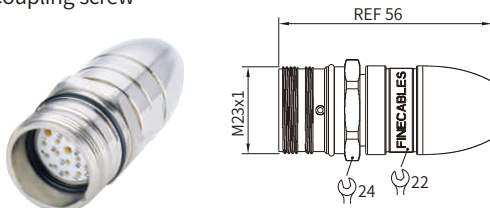

M23 Straight Connector, Assembly, Female, Coupling screw/nut

Coupling screw

CE RoHS

Coupling nut

CE RoHS

Specifications

Contacts	6A	7A	9A	9B	9C	12A	12B	16A	17A	17B	19A
Certification	ECBT2(ECBT8).E473386										
Pin layout(Female)											
Connector insert	PA										
Connector contacts	Brass with gold plated										
Coupling nut/screw	Brass with nickel plated										
Connector body	Brass/Zinc alloy with nickel plated										
Seal/O-ring	FKM or NBR										
Mating Endurance	>800										
Insulation resistance	≥100MΩ										
Contact resistance	≤5mΩ										
Ambient temperature	-40°C ~ +125°C										
Shielding	Available										
IP rating	IP67, IP68 in locked condition										
Cable OD range	2.0~11.4mm										
Assembly Instruction	Refer to page 475~477										
Number of positions	6,7		9(8+1)/(6+3)			12	16	17	17		19(16+3)
Contacts	6,7		8 / 6		1 / 3	12	16	16	17		16 3
Contact OD(mm)	2.0(14AWG)		1.0(18AWG)		2.0(14AWG)		1.0(18AWG)		1.0(18AWG)		1.0(18AWG) 1.5(16AWG)
Rated current @ 20°C(A)	20		8		20		8		8		8 10
Rated Voltage(V)	300		300		300		300		160		160 160
Impulse voltage(V)	2500		2500		2500		1500		1500		1500 1500
Overvoltage category	II										
Pollution Degree	III										